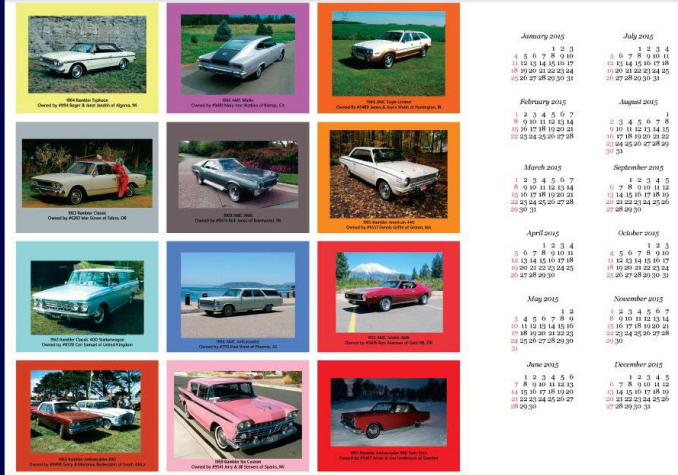

The 2014 AMCRC
limited edition
calendars are in!

2014

24th Issue Limited Edition Calendar

Featuring 12 cars
belonging to AMCRC
members.
All are AMC-related
cars from the '50s,
'60s, '70s, and '80s

ORDER YOUR 2014 LIMITED-EDITION, FULL-COLOR CALENDAR **NOW!**
PRICING (includes mailing cost)